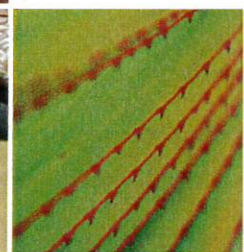

DESERT AND SOUTHWEST STYLE

exterior inland colors

SHERWIN-WILLIAMS.

DESERT AND SOUTHWEST STYLE

(B)

(T)

(A)

BODY	TRIM	ACCENT
Birdseye Maple SW 2834	Lanyard SW 7680	Link Gray SW 6200
Sawdust SW 6158	Nacre SW 6154	Spicy Hue SW 6342
Burlap SW 6137	Jersey Cream SW 6379	Oak Creek SW 7718

BODY	TRIM	ACCENT
Naturel SW 7542	Meadow Trail SW 7737	Manor House SW 7505
Quiver Tan SW 6151	Softer Tan SW 6141	Lanyard SW 7680
Oak Creek SW 7718	Spiced Cider SW 7702	Tiki Hut SW 7509

(B)

(T)

(A)

BODY	TRIM	ACCENT
Mesa Tan SW 7695	Grounded SW 6089	Sundried Tomato SW 7585
Concord Buff SW 7684	San Antonio Sage SW 7731	French Roast SW 6069
Netsuke SW 6134	Connected Gray SW 6165	Fiery Brown SW 6055

(B)

(T)

(A)

(B)

(T)

(A)

BODY	TRIM	ACCENT
Smokey Topaz SW 6117	Kilim Beige SW 6106	Distance SW 6243
Hopsack SW 6109	Muslin SW 6133	Homburg Gray SW 7622
Totally Tan SW 6115	Oyster Bar SW 7565	Cyberspace SW 7076